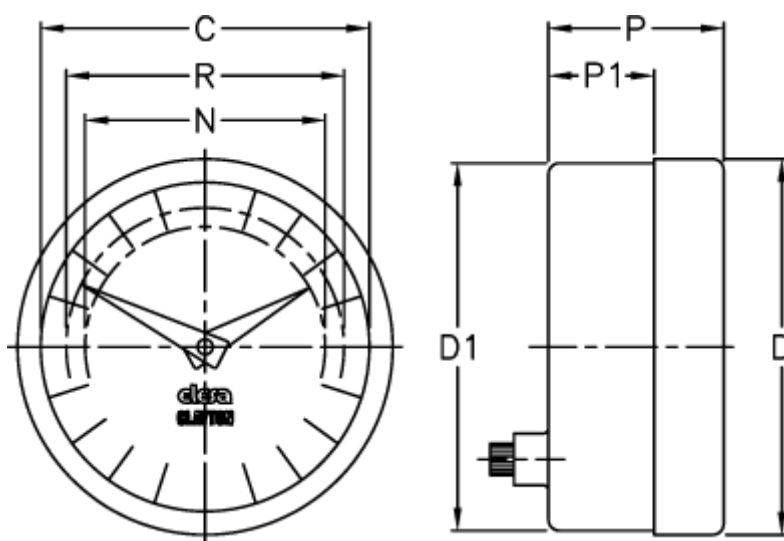

Article number: 2307074042

Description: E+G Positive drive indicator
PA11-0016-S

Measures

C = 42
D = 49.8
d1 = 48.2
N = 30
P = 30
P1 = 23
R = 37